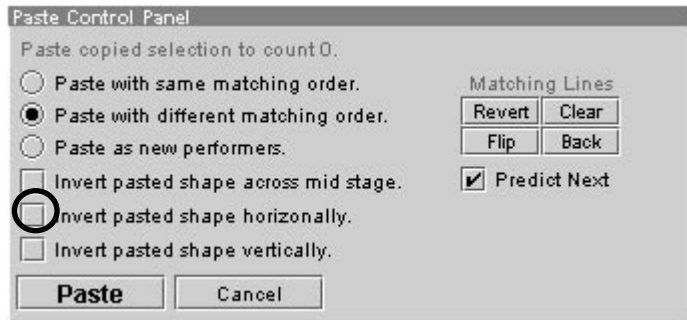

Update 1.2.2

- ◆ **Performer Perspective Printing**
- ◆ **Inverted paste across mid stage**

for Win 95 or greter and Mac OS X

New Feature Guide

Invert pasted shape across mid stage

This function mirrors the pasted shape across the middle of the field or the 50 yd line

Performer Perspective Printing (reverse view)

This function allows you to print charts in the performers perspective or in a reversed view.

Mark center of performer locations

This option marks the center of the position on the printout to show where the performer stands